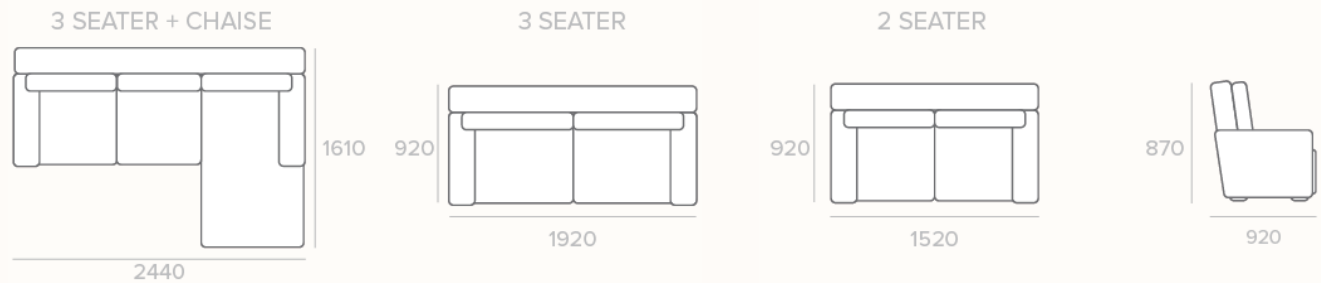

FOUNDATION Heavy gauge steel Zig Zag springs

The foundation delivers long-lasting support & the first layer of comfort

FOAM Foam & fibre

Layered high & low density foam delivers seating that lasts without compromising on comfort, wrapped with a polyester fibre outer for extra softness

UPHOLSTERY Fabric upholstery
97% Polyester, 3% Nylon

Stocked in charcoal coloured fabric

MEASUREMENTS

scan QR code to view this product on [synargy.com](https://www.synargy.com)